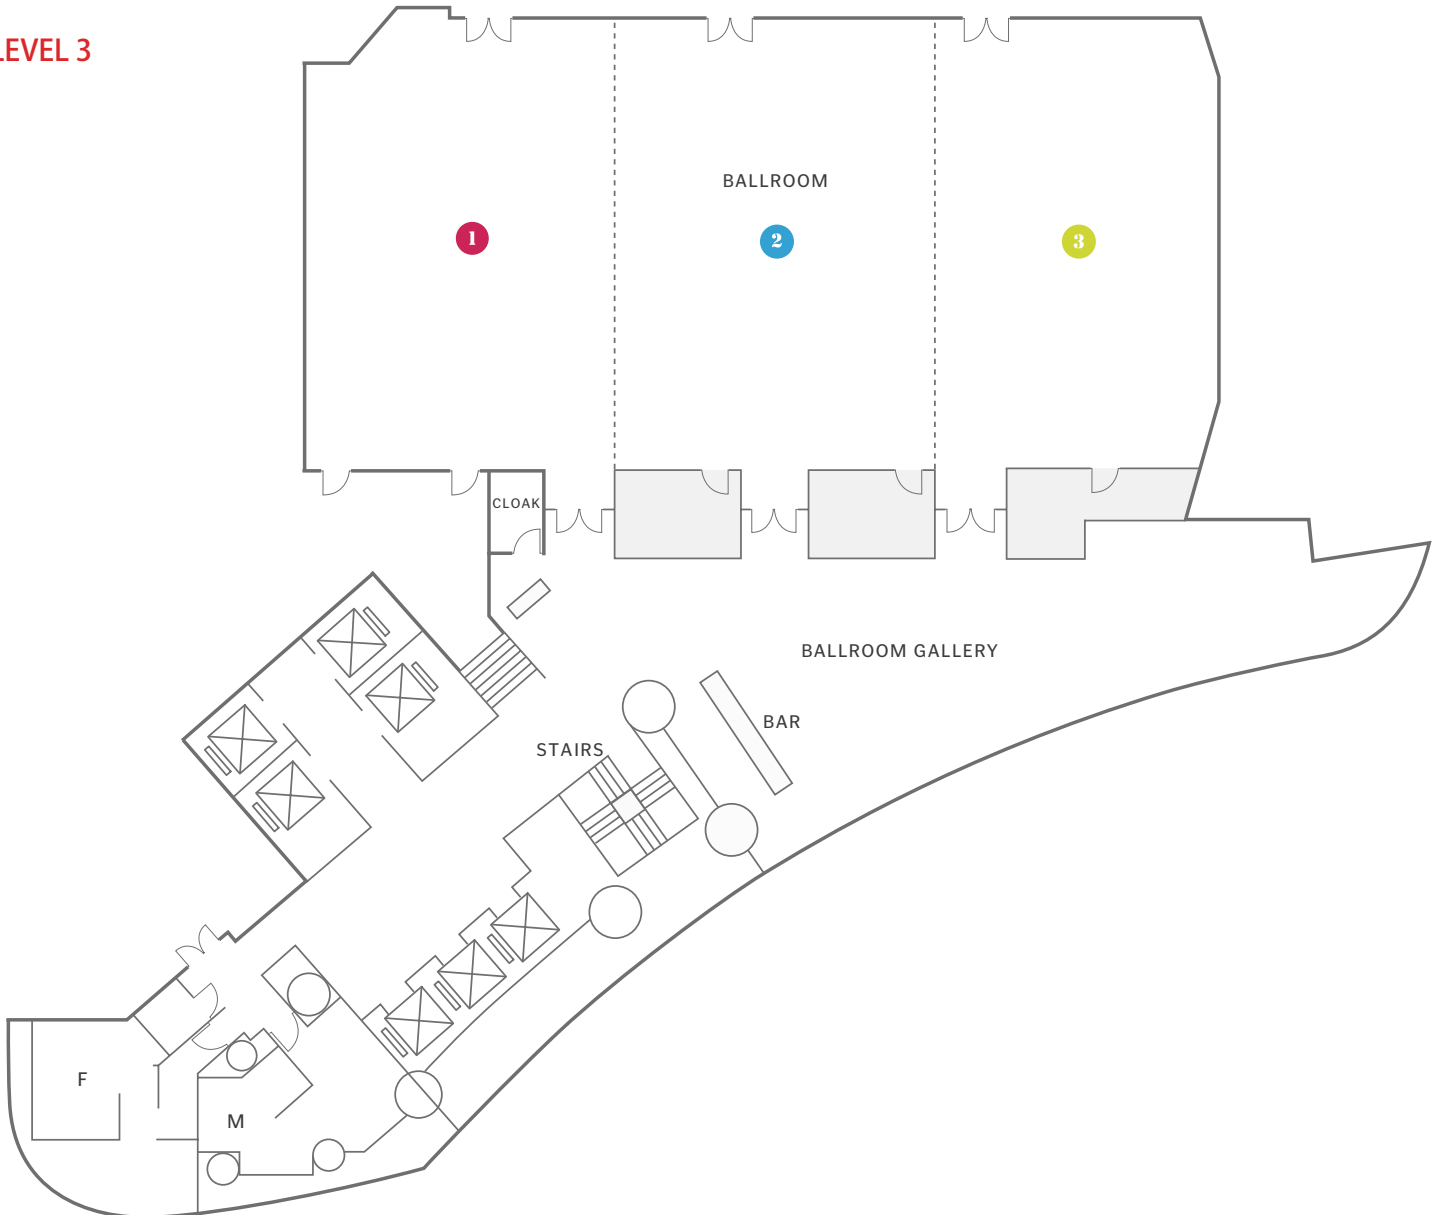

ANDAZ

XINTIANDI
SHANGHAI

T +86 21 2310 1234
F +86 21 2310 1235

88 SONGSHAN ROAD
SHANGHAI, CHINA, 200021
ANDAZSHANGHAI.COM

ROOM DIMENSIONS AND CAPACITIES

LEVEL 2

BOARDROOM 6.2*7.7*4

LEVEL 3

BALLROOM 1 10.7*16.8*5.2
BALLROOM 2 11.6*16.8*5.2
BALLROOM 3 9.8*16.8*5.2
BALLROOM 1, 2 22.3*16.8*5.2
BALLROOM 2, 3 21.5*16.8*5.2
BALLROOM 1, 2, 3 32.1*16.8*5.2

LEVEL 5

GARDEN STUDIO 1 9.1*9.0*3.4
GARDEN STUDIO 2 9.1*8.9*3.4
GARDEN STUDIO 1, 2 9.1*17.9*3.4
GARDEN STUDIO 3 7.7*5.2*3.3
GARDEN STUDIO 5 7.7*5.2*3.3
GARDEN STUDIO 3, 5 7.7*10.4*3.3
GARDEN LOUNGE -
GARDEN PAVILION -

	SQUARE METRES	SQUARE FEET	BANQUET	RECEPTION	THEATRE	CLASSROOM	BOARDROOM	U-SHAPE
BOARDROOM	48	514	-	-	-	10	-	-
BALLROOM 1	171	1,830	80	100	120	90	-	39
BALLROOM 2	191	2,044	90	120	180	96	-	42
BALLROOM 3	161	1,723	80	100	120	90	-	39
BALLROOM 1, 2	362	3,873	170	250	300	180	-	-
BALLROOM 2, 3	352	3,766	170	250	300	180	-	-
BALLROOM 1, 2, 3	523	5,596	300	500	450	288	-	-
GARDEN STUDIO 1	75	802	40	40	68	36	30	27
GARDEN STUDIO 2	75	802	40	40	68	36	30	27
GARDEN STUDIO 1, 2	150	1,604	80	80	120	80	54	48
GARDEN STUDIO 3	40	427	20	-	20	-	12	14
GARDEN STUDIO 5	38	405	20	-	20	-	12	14
GARDEN STUDIO 3, 5	78	832	40	-	40	-	30	24
GARDEN LOUNGE	-	-	10	-	10	-	-	-
GARDEN PAVILION	113	1,216	40	60	50	27	20	18

SOCIAL SPACES

ANDAZ LOUNGE

a range of open spaces // a comfortable sofa setting with a staircase that connects with 88 sushi bento bar, offering guests an informal environment to read the morning paper or relax over a glass of wine, enjoy afternoon tea // authentic local Shanghainese cuisine and snacks // soups // sandwiches // burgers // pastas together with a wide selection of wine and cocktails

EVENT SPACE

Boardroom // Ballroom on level 3 with three divisible sections // Garden Studios on level 5 with multiple indoor and outdoor venues with beautifully landscaped gardens and dramatic views of the Shanghai skyline

ANDAZ

XINTIANDI
SHANGHAI

T +86 21 2310 1234
F +86 21 2310 1235

88 SONGSHAN ROAD
SHANGHAI, CHINA, 200021
ANDAZSHANGHAI.COM

FLOOR PLANS

LEVEL 3